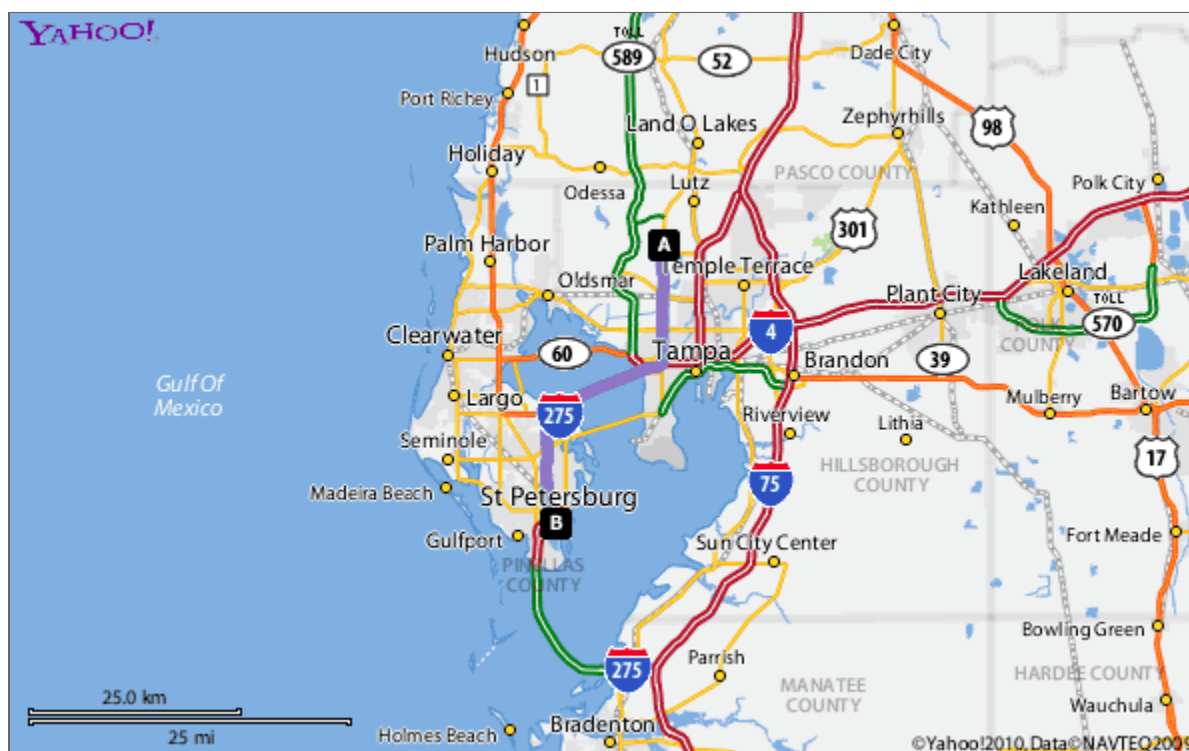

Google maps

CHECK-IN

Get Google Maps on your phone
Text the word "GMAPS" to 466453

- A. **Campbell Park Elementary School**
1051 7th Avenue South, St Petersburg, FL -
(727) 893-2650
11 reviews

Directions to 1051 7th Ave S, St Petersburg, FL 33705-1903

Total Time: 38 mins, Total Distance: 30.24 mi

	Distance
3. Turn L to take ramp onto I-275 S toward ST. PETERSBURG	go 18.96 mi
4. Take L exit #22/TROPICANA FIELD onto I-175 E	go 0.56 mi
5. Take the M L KING JR ST S/8TH ST S exit onto 5TH AVE S	go 0.29 mi
6. Turn R on DR MARTIN LUTHER KING JR ST S	go 0.18 mi
7. Turn R on 7TH AVE S	go 0.16 mi
B 8. Arrive at 1051 7TH AVE S, ST PETERSBURG , on the R	

Time: 38 mins, Distance: 30.24 mi

When using any driving directions or map, it's a good idea to do a reality check and make sure the road still exists, watch out for construction, and follow all traffic safety precautions. This is only to be used as an aid in planning.